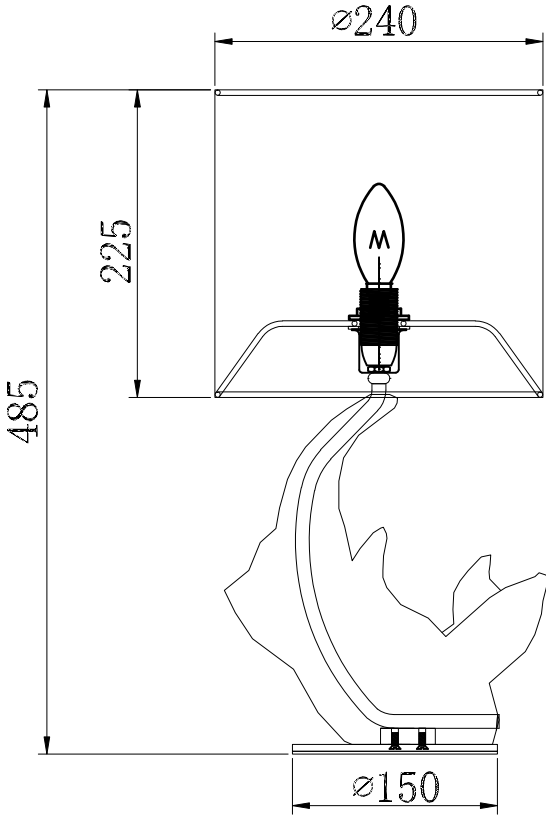

Instruction

Collection: Table & Floor
Series: Nashorn
Model: MOD470-TL-01-W
Mobile

1 x E14 (40w)

MAYTONI
DECORATIVE LIGHTING

www.maytoni.de