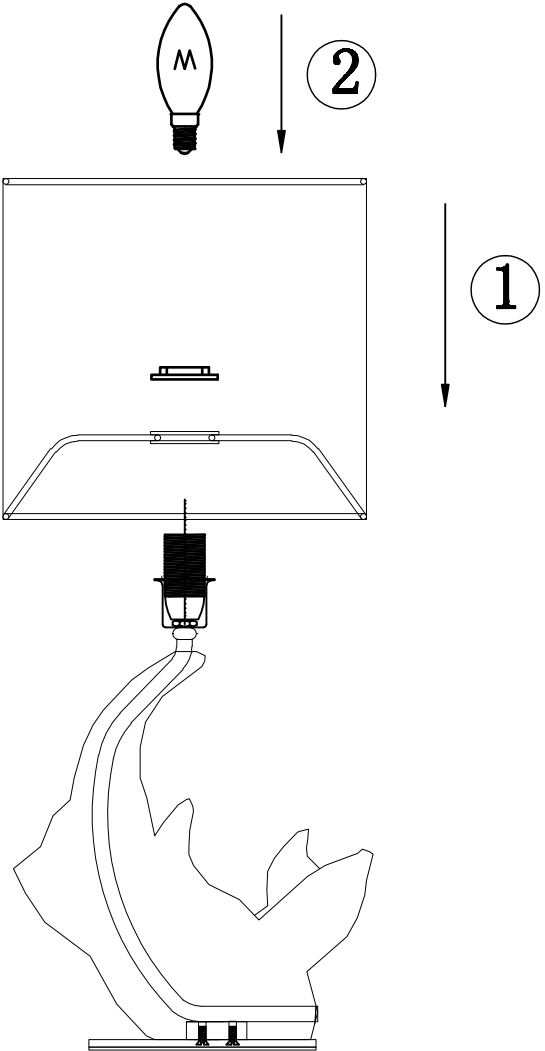

Instruction

Collection: Table & Floor
Series: Nashorn
Model: MOD470-TL-01-W
Mobile

1 x E14 (40w)

MAYTONI
DECORATIVE LIGHTING

www.maytoni.de